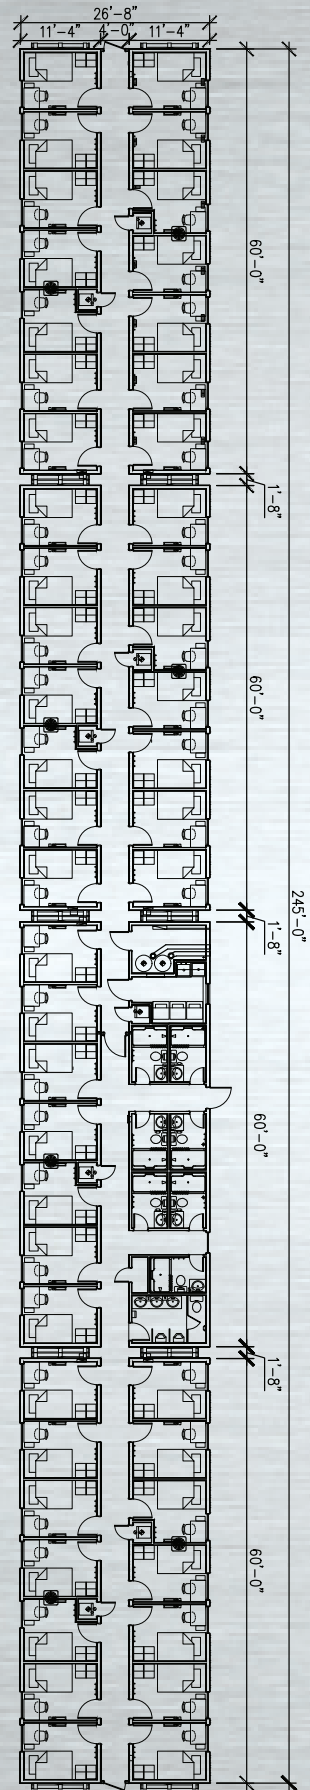

# 49 PERSON DORMITORY

SINGLE OCCUPANCY | CENTRAL WASHCAR FACILITY | CLIMATE CONTROLLED | UPGRADED FINISHES | SECURE KEY ACCESS

# ECONOMIC WORKFORCE LODGING

The 49 person dormitory offers all the amenities your crew needs in an economical, space-saving layout. A comfortable single-sized bed, in-room desk and chair and personal TV set-up give your crew everything they need to feel at home.

## SAMPLE SPECS:

- 8' x 10.5' size room
- Central washcar facility
- Standard single sized bed
- Personal in-room desk and chair
- Manufactured with upgraded finishes and amenities
- Air conditioned/climate controlled for year round comfort
- Personal 22" in-room television
- All rooms Internet, satellite and cable TV ready
- Venetian blind window coverings
- Premium shared laundry facility
- Built to meet Alberta, B.C and N.W.T building and operating codes
- Quick connect harnesses for efficient utility assemblies
- Heavy duty skids for ease of transport and installation